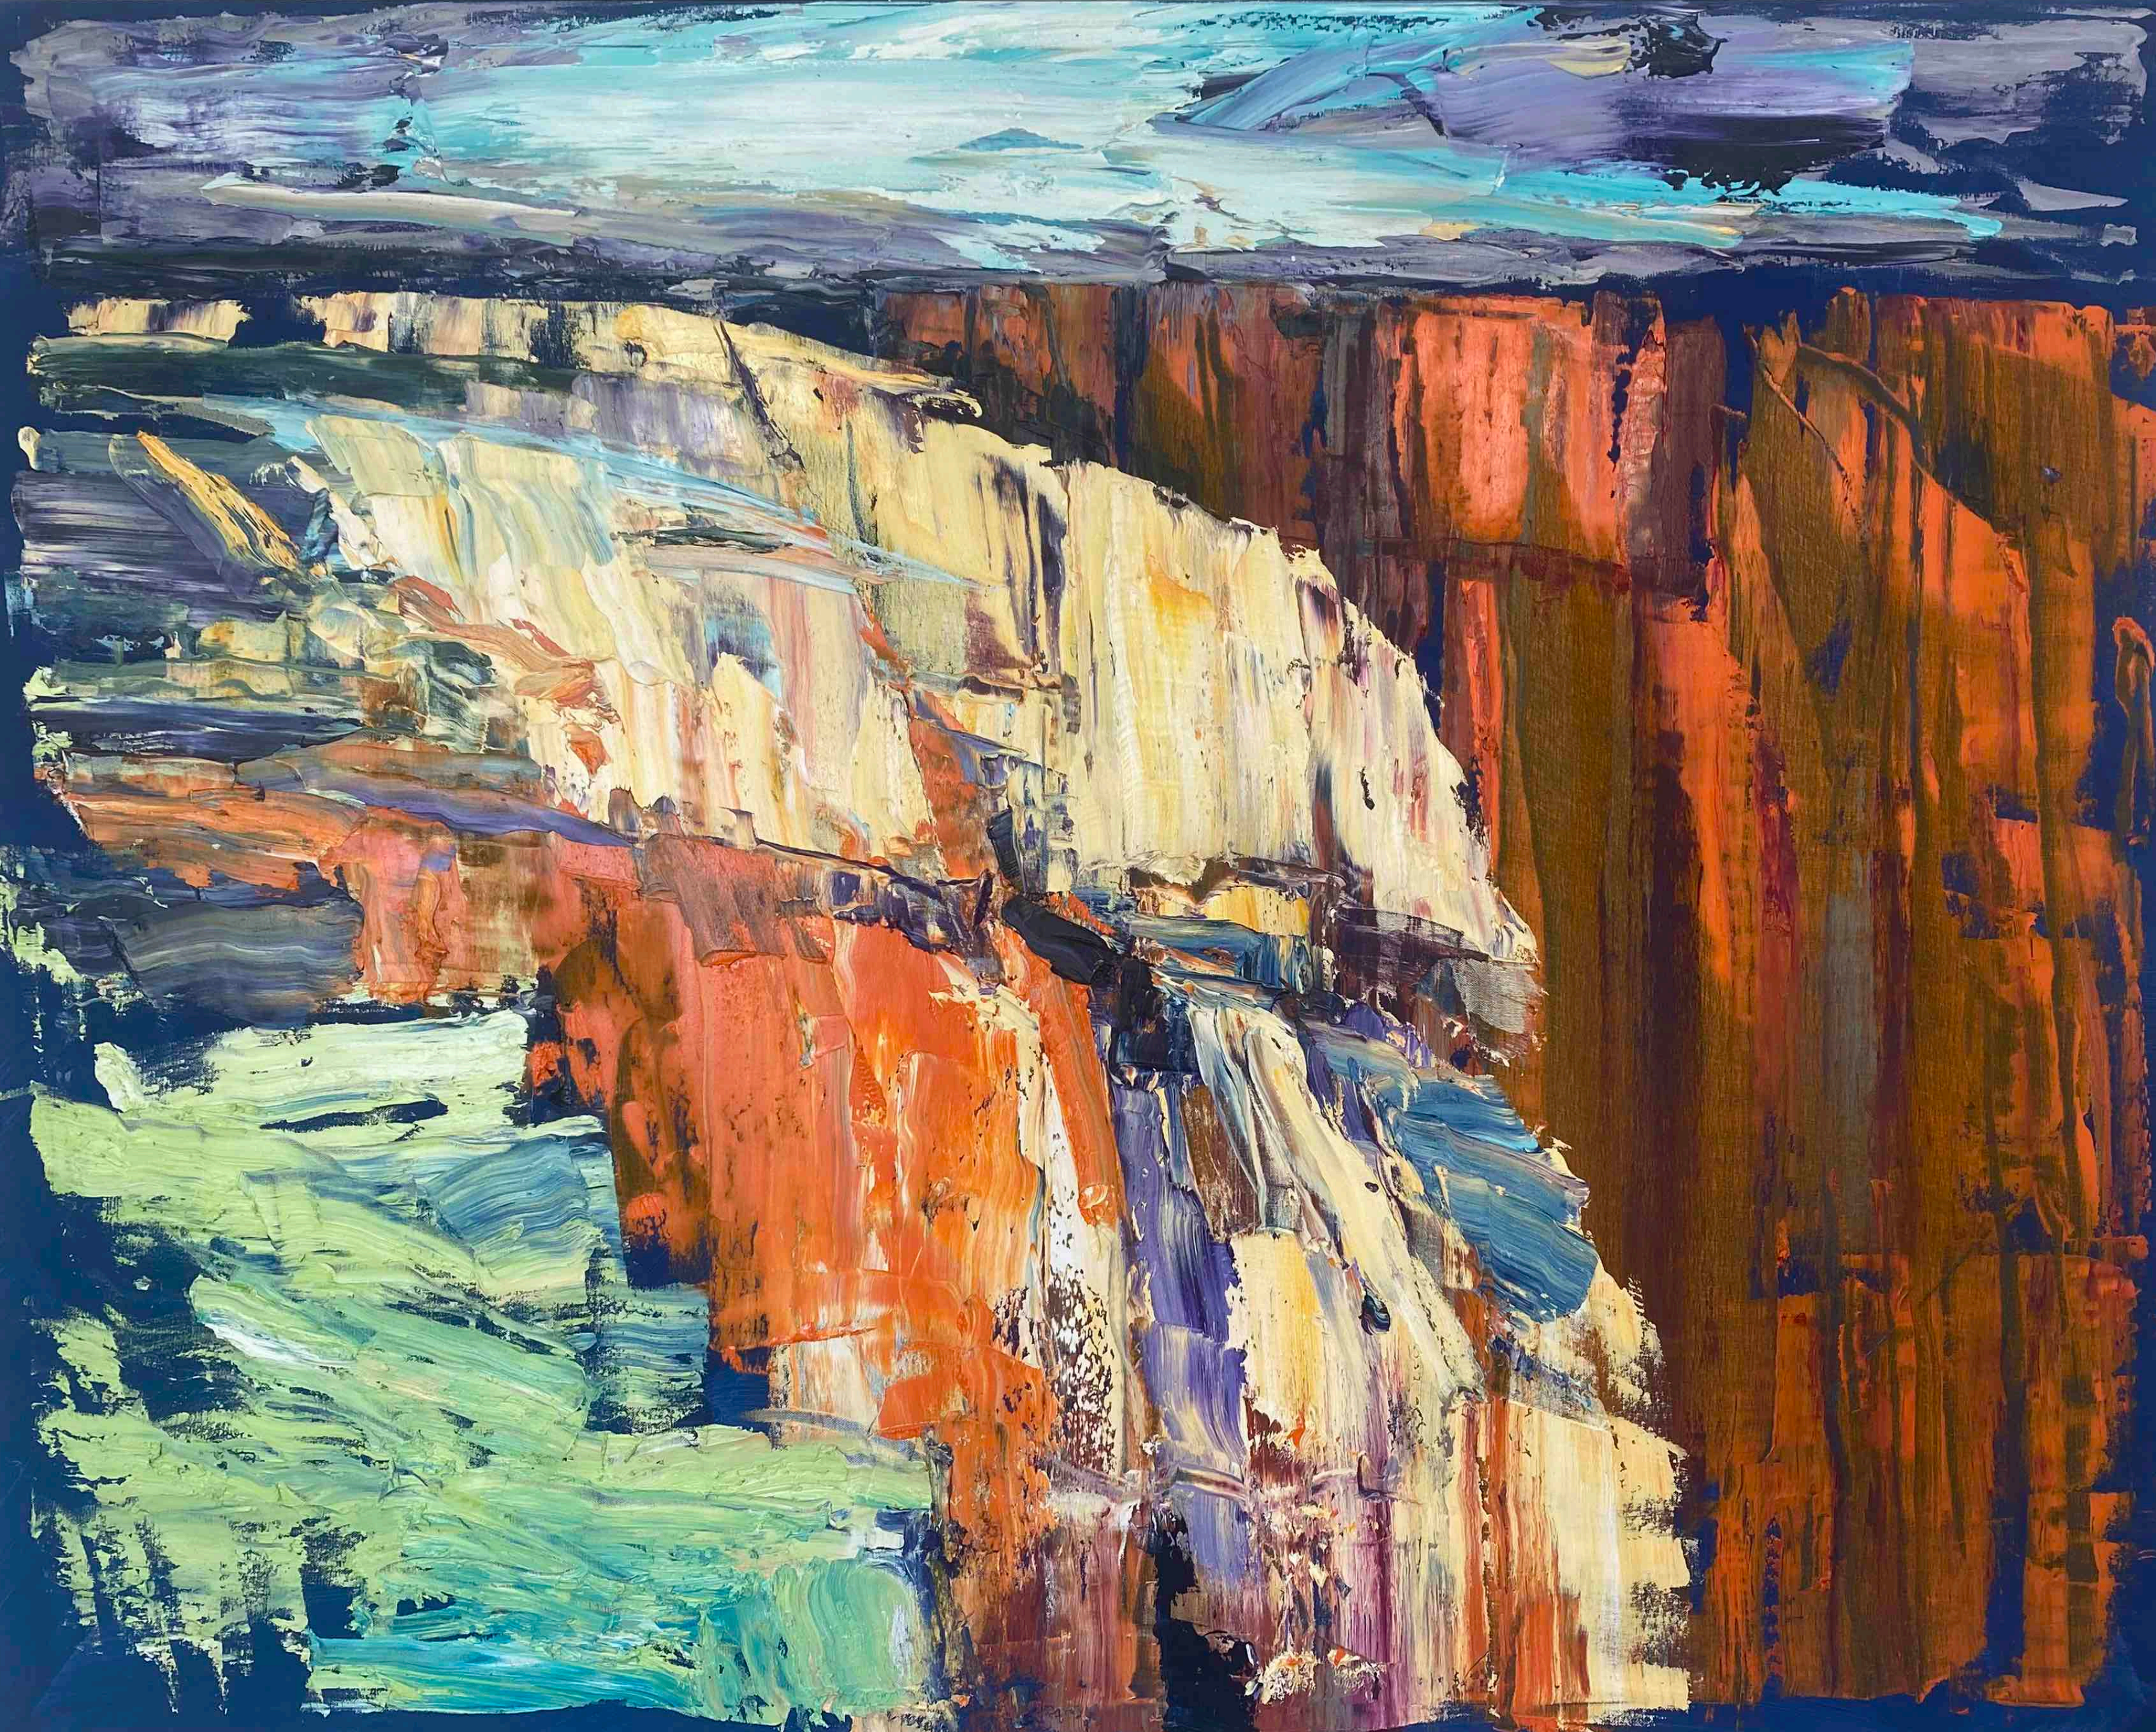

# Escarpment

---

**I feel it's more important now than ever before to be painting the land because we are presently living in climate change and in this time of vulnerability it's an honour to witness some of the majesty and fragility that surrounds us.**

**In this series of paintings I've focused urgent large slabs of paint at some of my favourite places around Blackheath; Twin Falls and Anvil Rock. Looking closely at the wild energy of rock outcrops, distant escarpments, and canyons of air.**

## Dawn At Green Cliff

---

Oil on canvas  
122 x 152 cm

**\$ 6,800**

Dawn At Green Cliff

---