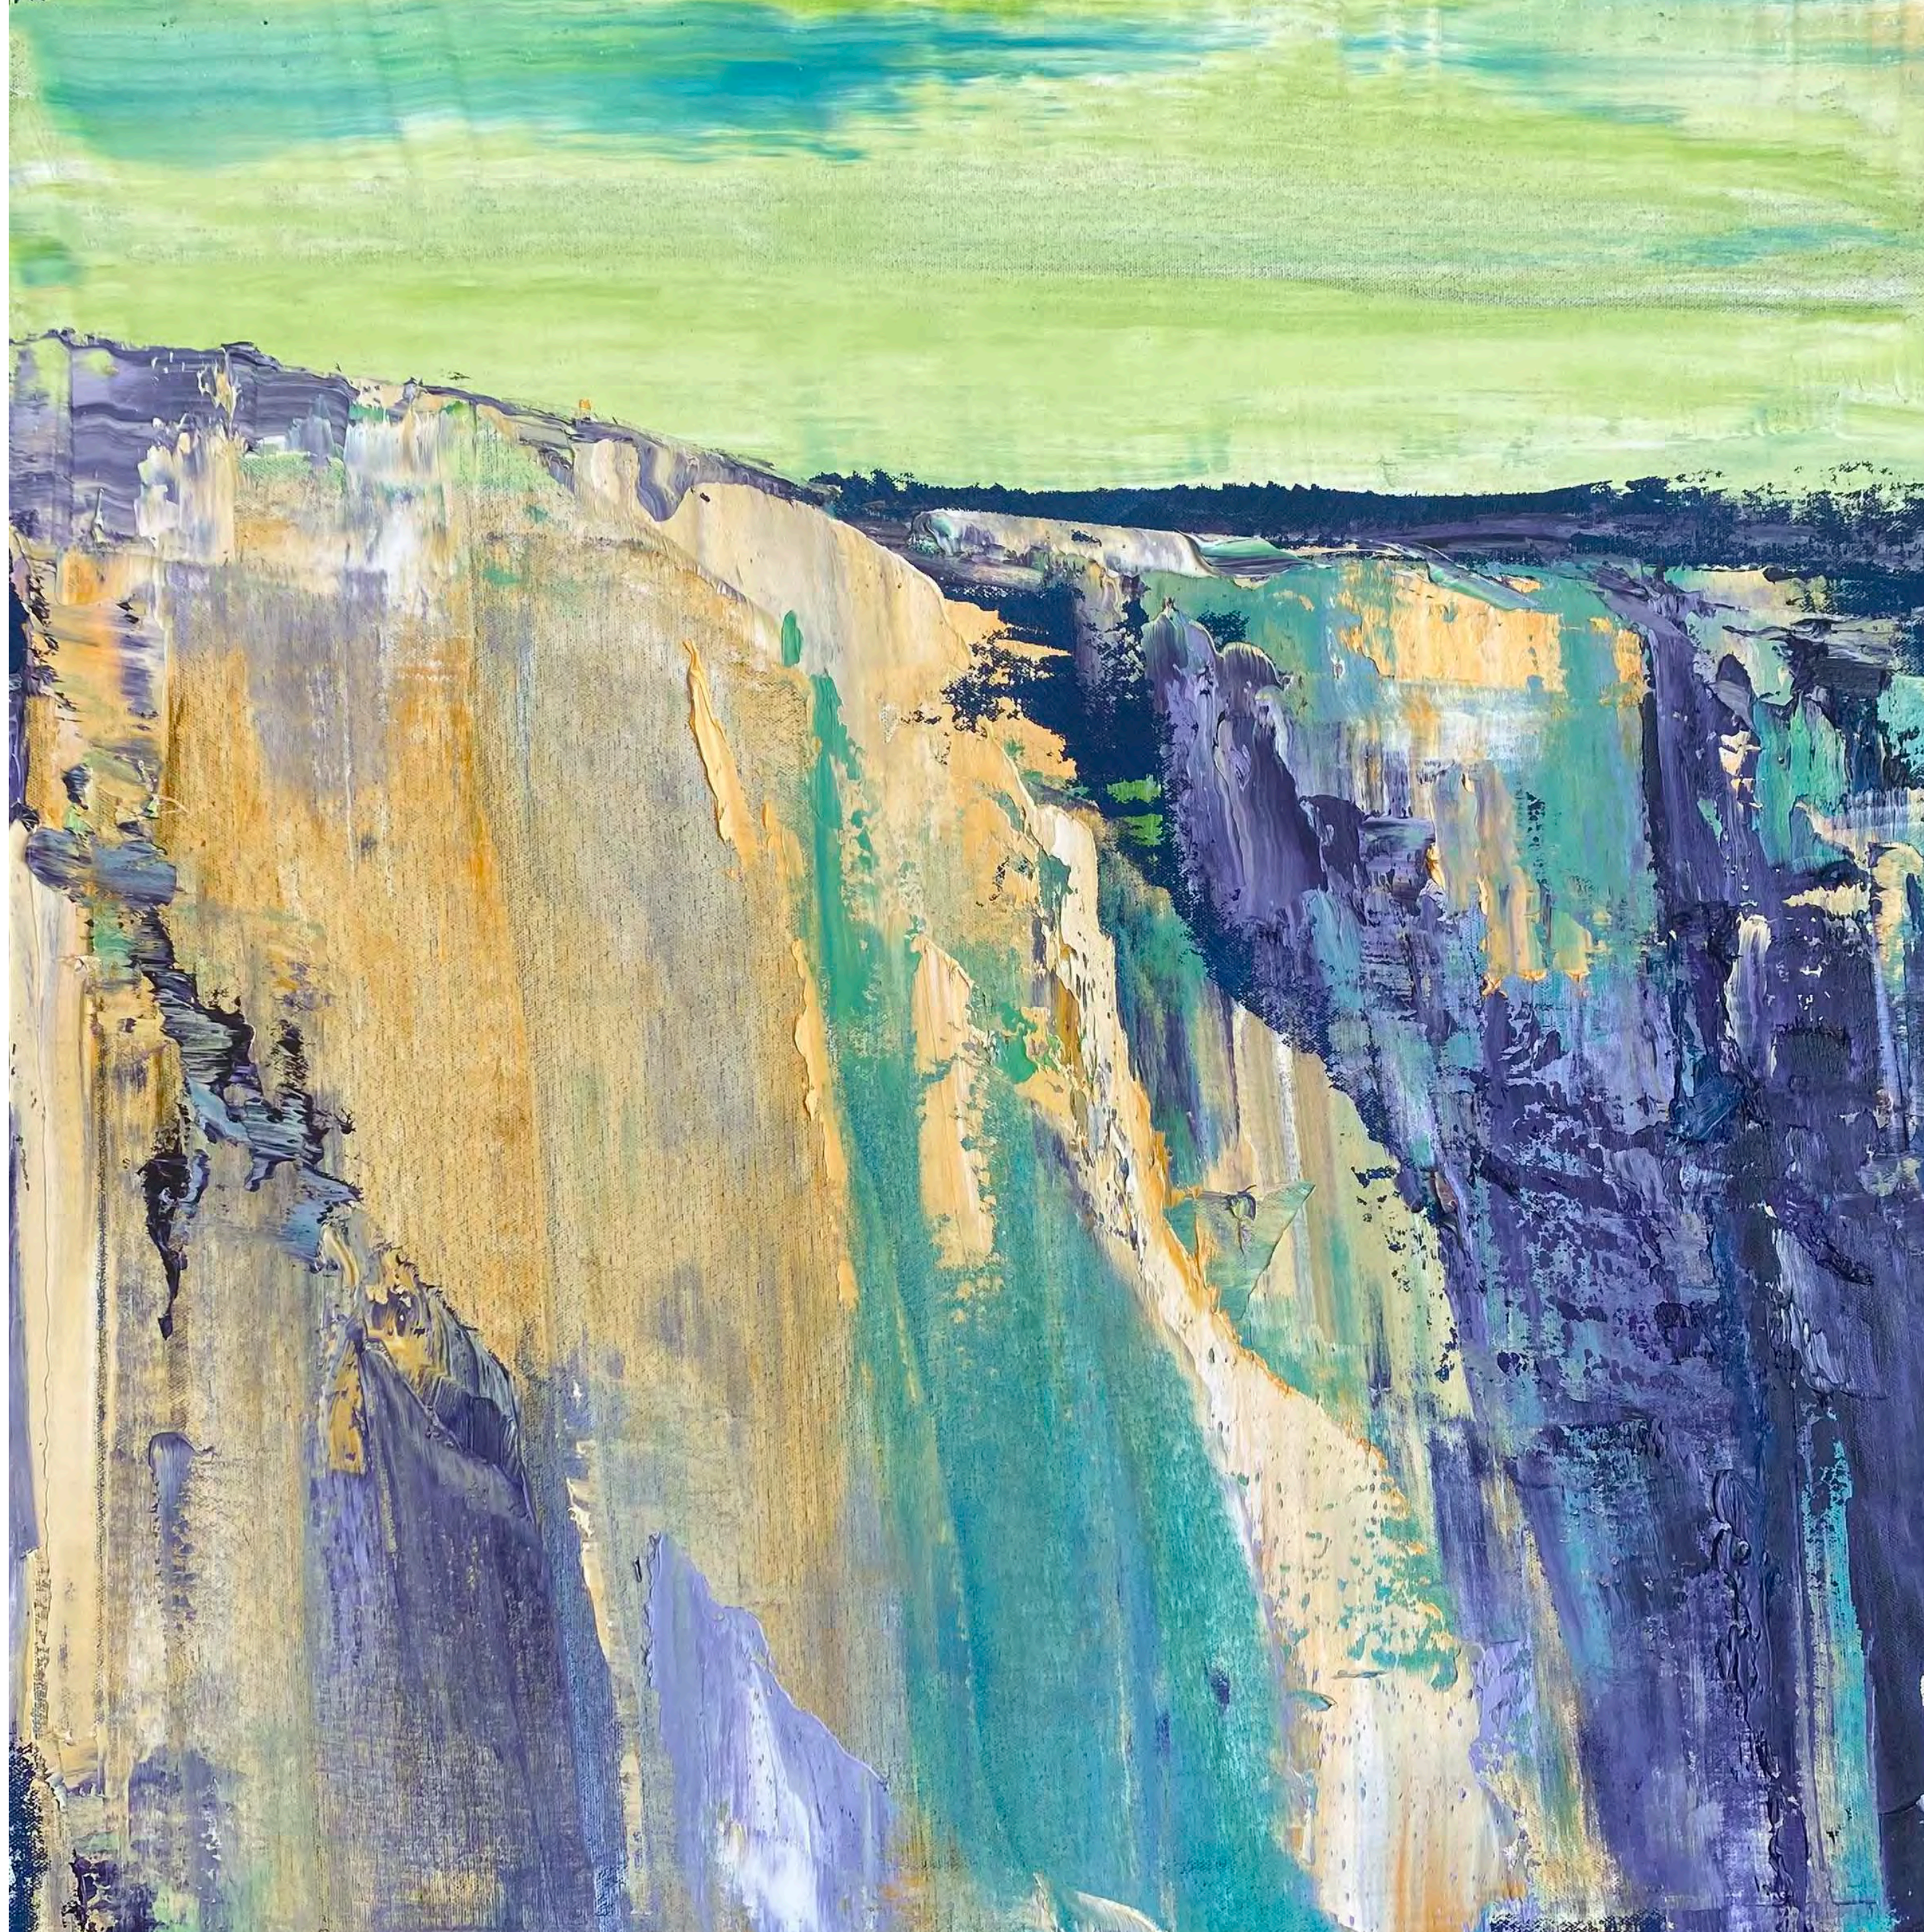

Green Cliff

Oil on canvas
63 x 63 cm
Timber shadow box frame

$3300