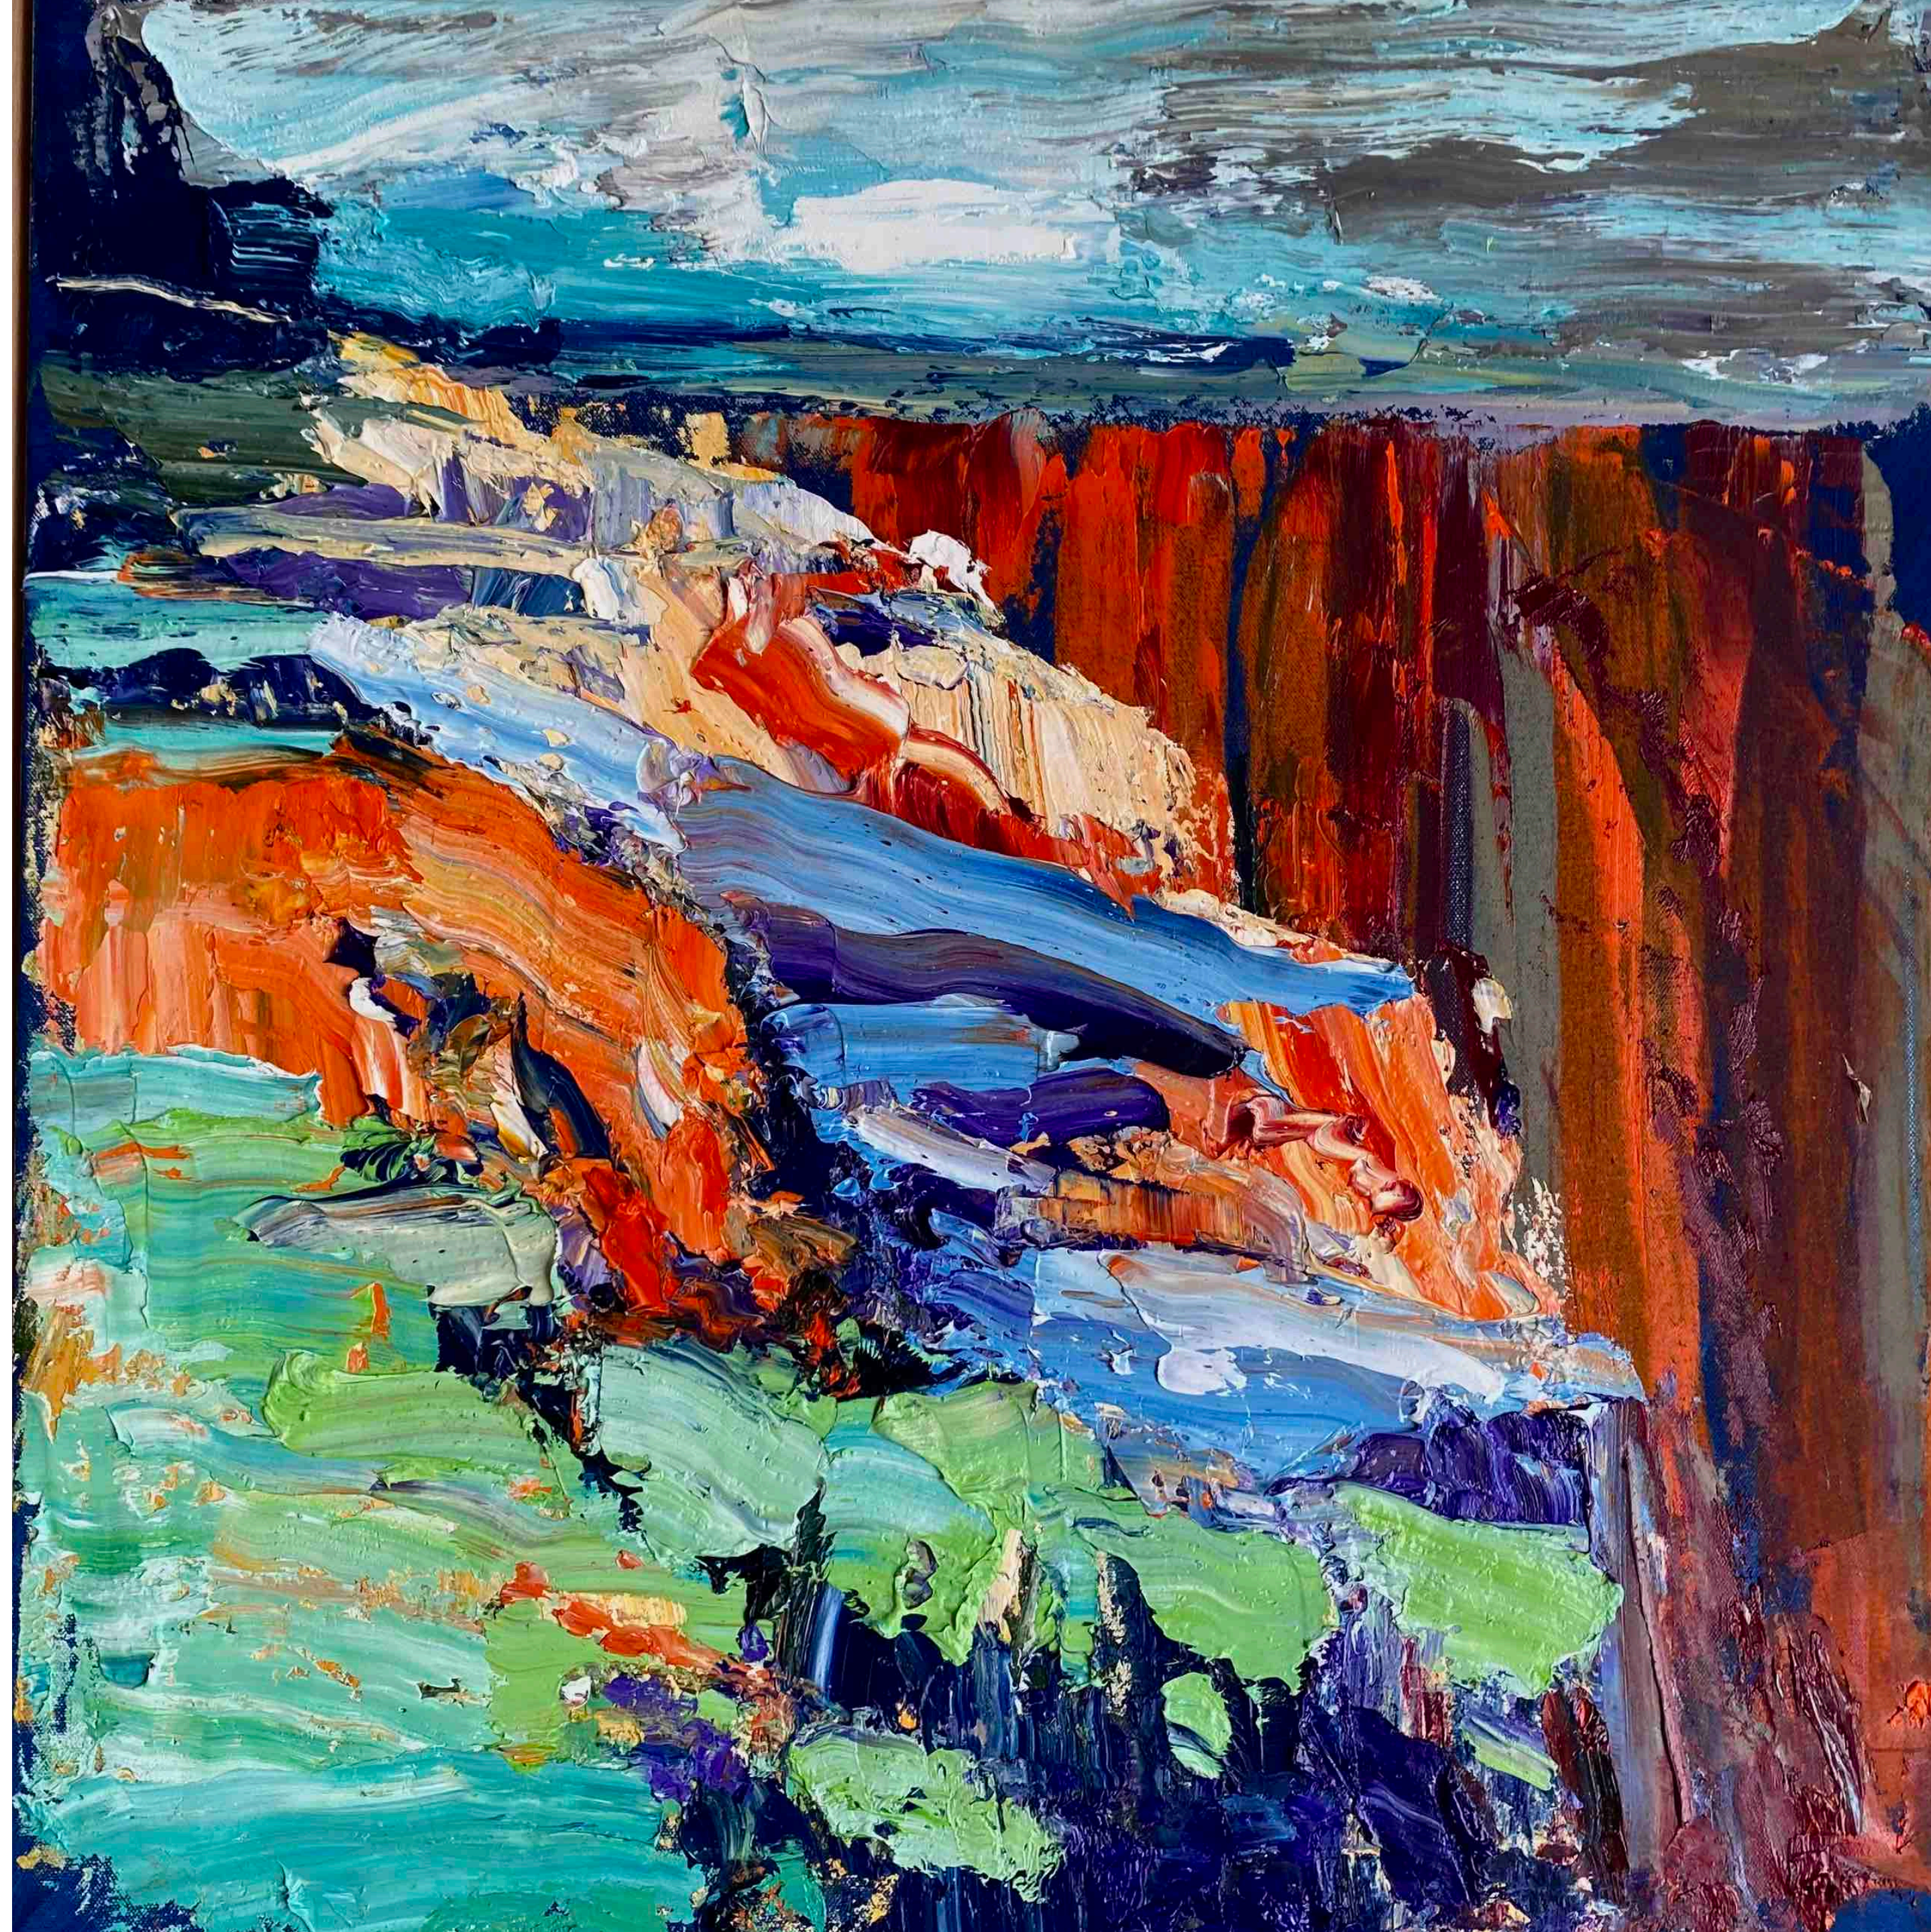

Cliff Edge

Oil on canvas
63 x 63 cm
Timber shadow box frame

$3300