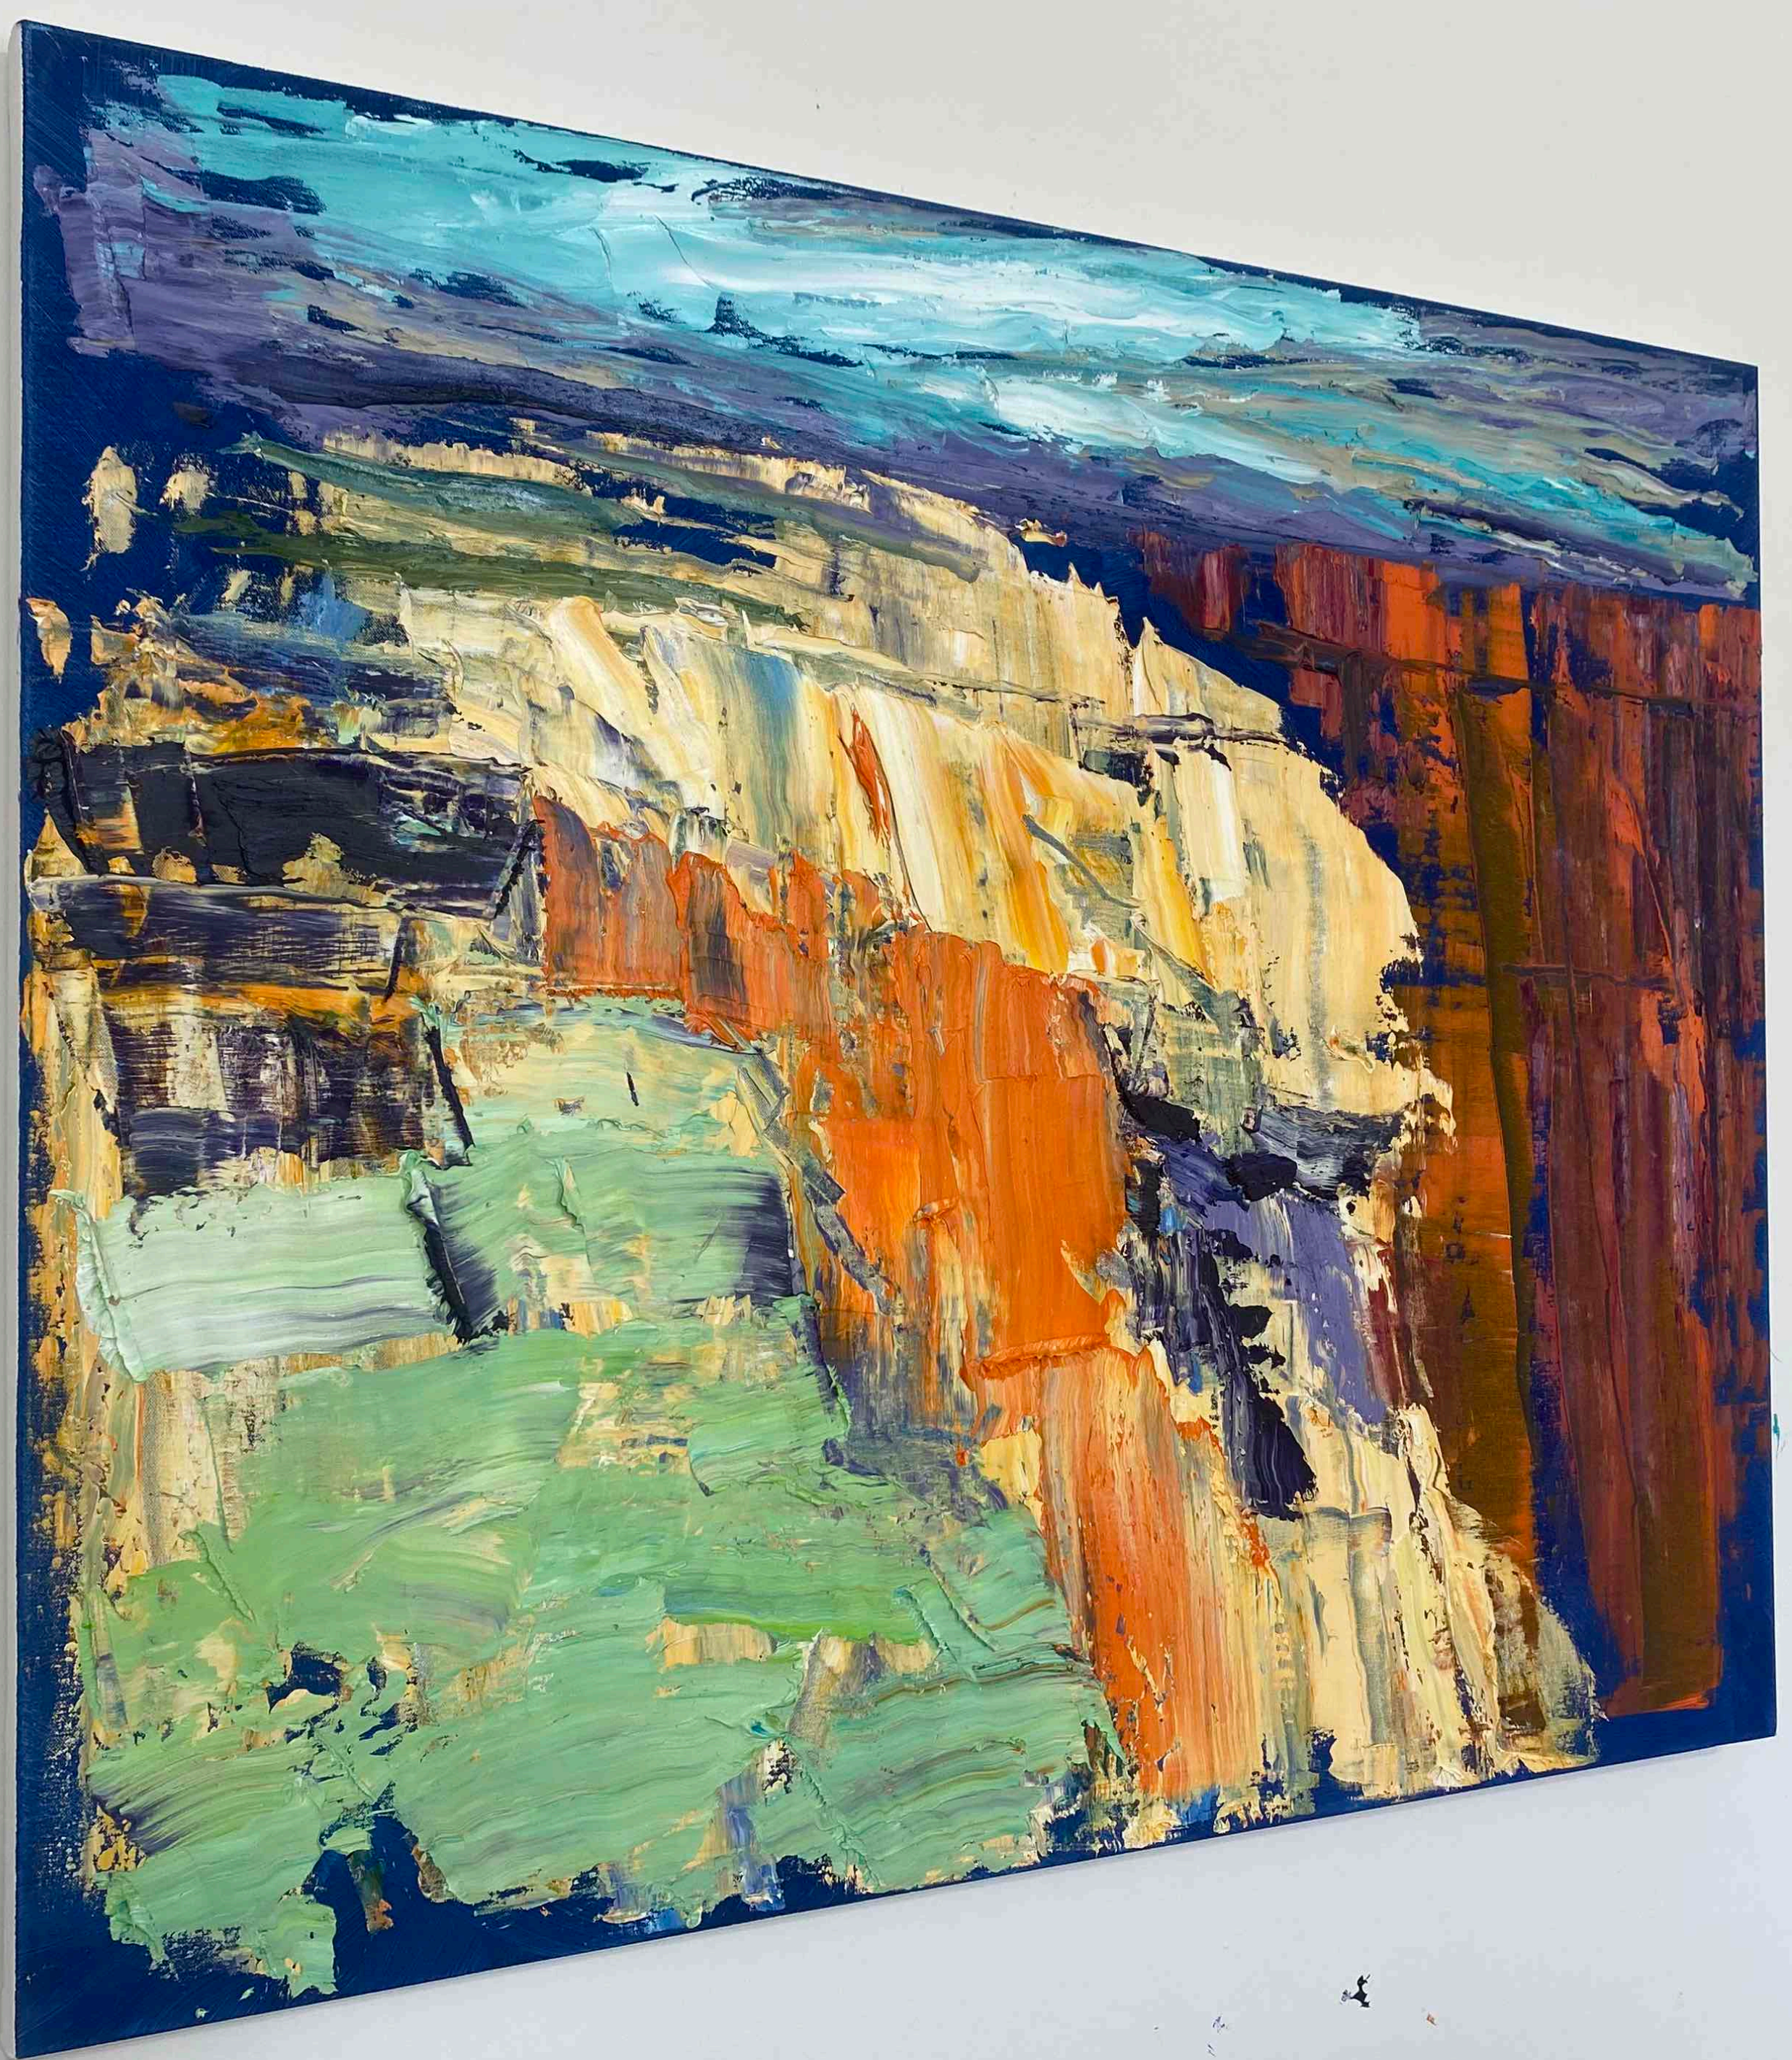

## Rock Band Closer

---

Oil on canvas  
122 x 152 cm

**\$ 6,800**

Rock Band Closer

---