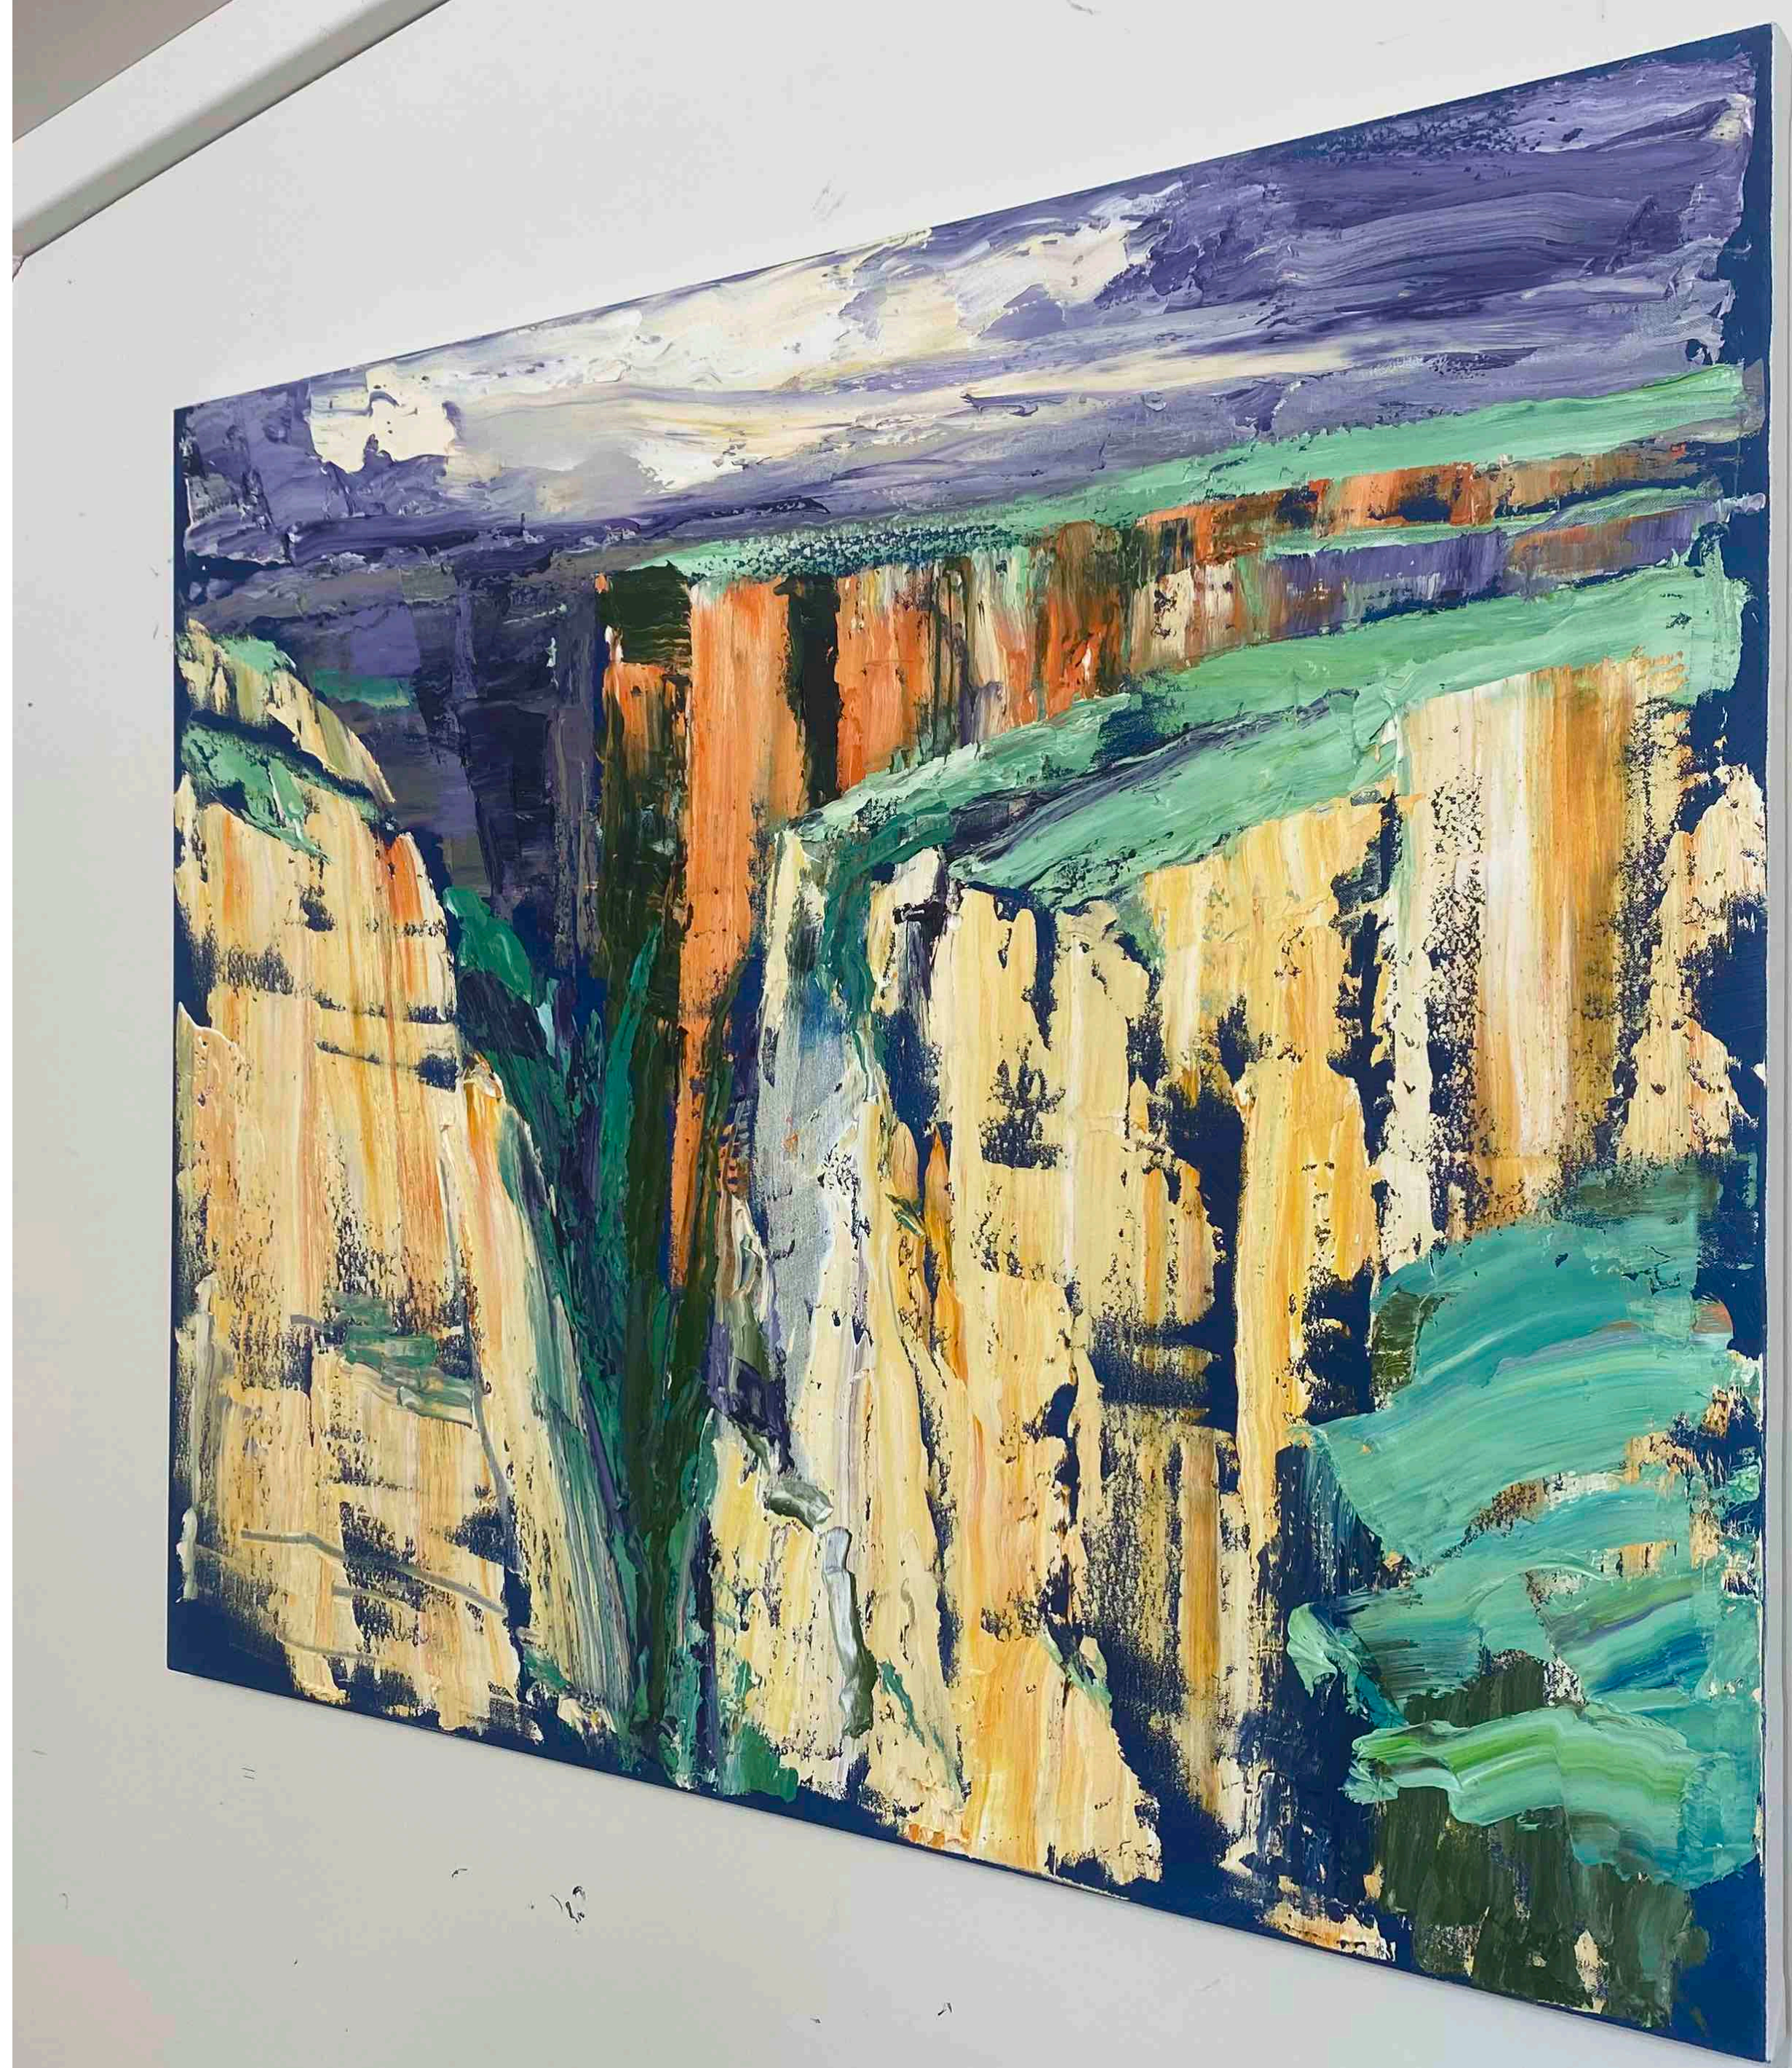

# Light Burst Canyon

---

In situ

## Narrow Canyon

---

Oil on canvas  
102 x 122 cm

**\$ 5,000**

Narrow Canyon

---