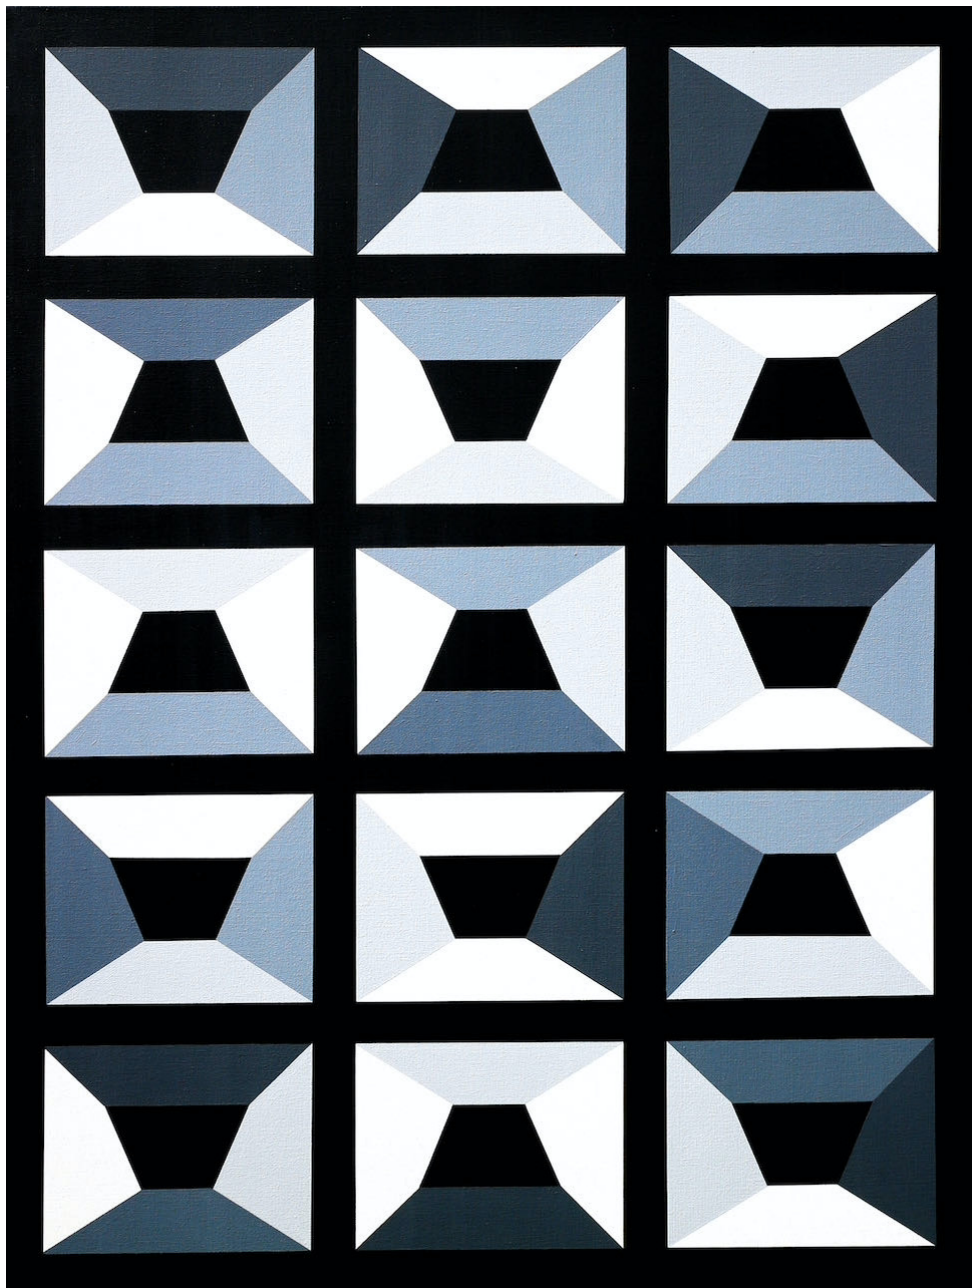

Urban Freeze

120 x 90 cm

Acrylic on
canvas

$ 2,500